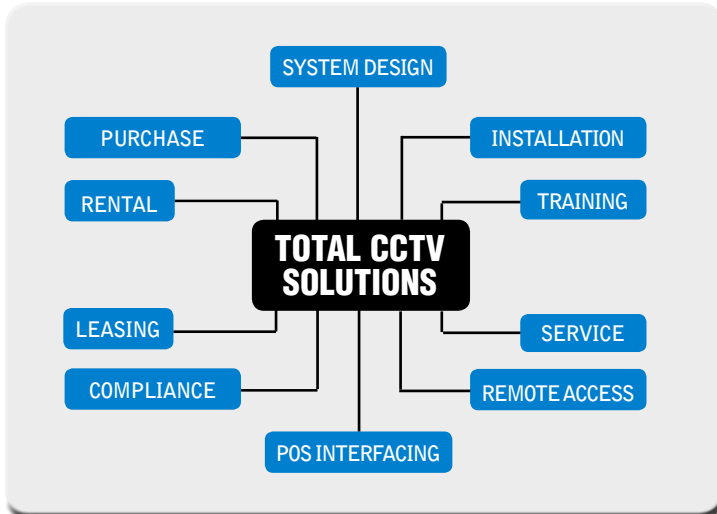

About Camvex

Many security companies lay claim to providing a total security solution and being capable of providing one point of call for alarms, patrols, guards, monitoring, access control and CCTV.

They are required to spread their resources across all these different areas of security. Camvex is different as it is one of very few organisations that will not attempt anything but providing CCTV solutions.

Established in 1987, fully Australian owned and managed, Camvex Video Surveillance Systems has built a reputation as the leader in its field.

**Why are we considered the leader in our field?
Capability is why!**

For 24 years we have been developing our CCTV infrastructure to provide "Total CCTV Solutions." We are able to design, supply, rent, install, service and remotely administer your CCTV equipment.

Our CCTV System Engineers can ensure you adopt the most cost-effective solution for your needs.

People provide solutions, not boxes of equipment.

We have the industry's most highly trained CCTV personnel including.

- ✓ System Engineers
- ✓ Installation Manager
- ✓ Service Manager
- ✓ Workshop Technicians
- ✓ Field Technicians
- ✓ Documentation Manager
- ✓ IP Video Integrator
- ✓ User interface Designer
- ✓ Site assessors
- ✓ Installers